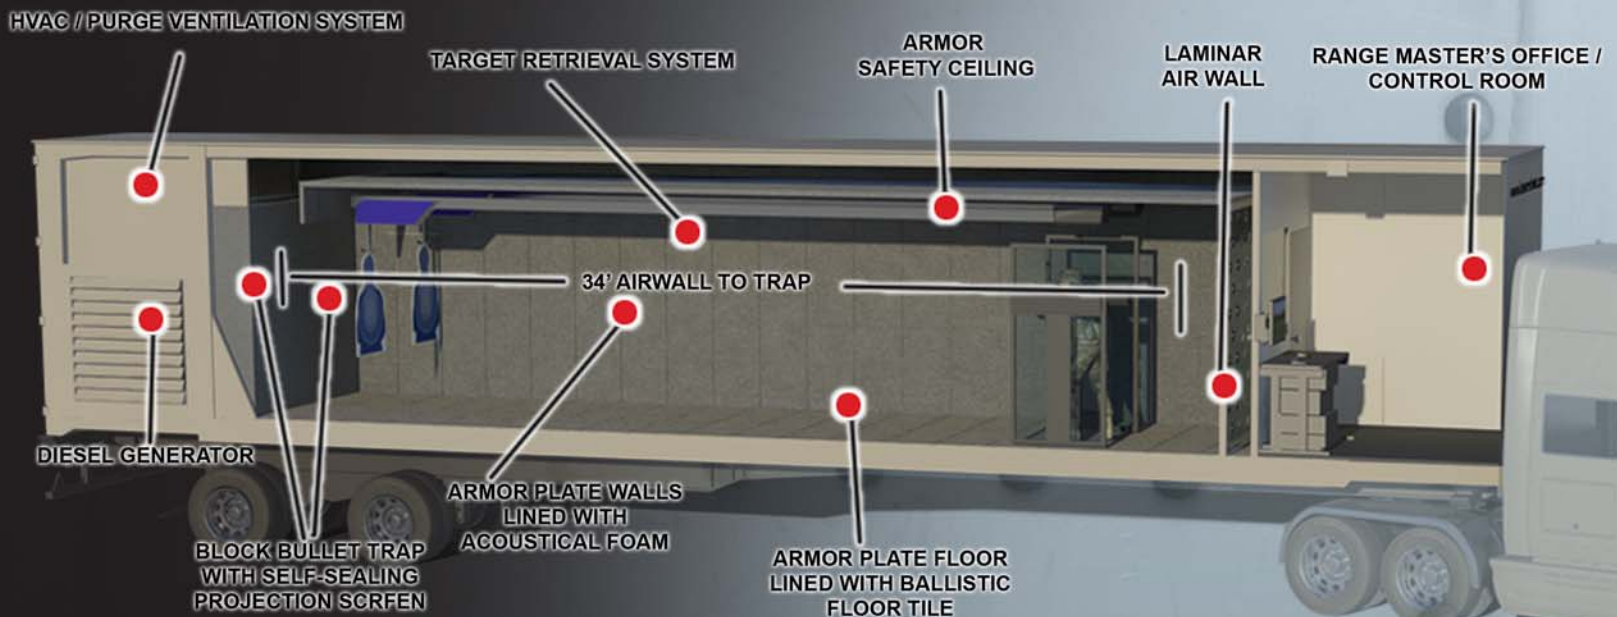

LASER SHOT MOBILE RANGE LSMR

**Self-Contained Mobile Live-Fire
Training Solution**

LSMR in Action

View from Down Range

53' Mobile Modular Range

- AR500 NIJ II, IIIA or III rated armor plating on ceiling, floor, and walls
- 99.97% HEPA filtration system with pre-filter banks that meet OSHA, NIOSH, and EPA standards
- Thermal and acoustical insulation on walls and ceiling
- Ceiling, floor, and walls covered with 2" rubber ballistic tile
- Two-way range communication system
- Double Lexan air wall for laminar air flow distribution

LSMR

MOBILE RANGE

Range Master's Office

- Built-in operator control station with HVAC Ventilation control panel
- CCTV System with video playback capabilities
- Ballistic door with glass insert
- Rubber ballistic floor tile
- Exterior walls thermally insulated

Bullet Trap Options

- 14" Ballistic rubber bullet trap backed with 1/2" AR500 armor plating
- Laser Shot Rubber Granular Trap System

LASER
SHOT
lasershot.com